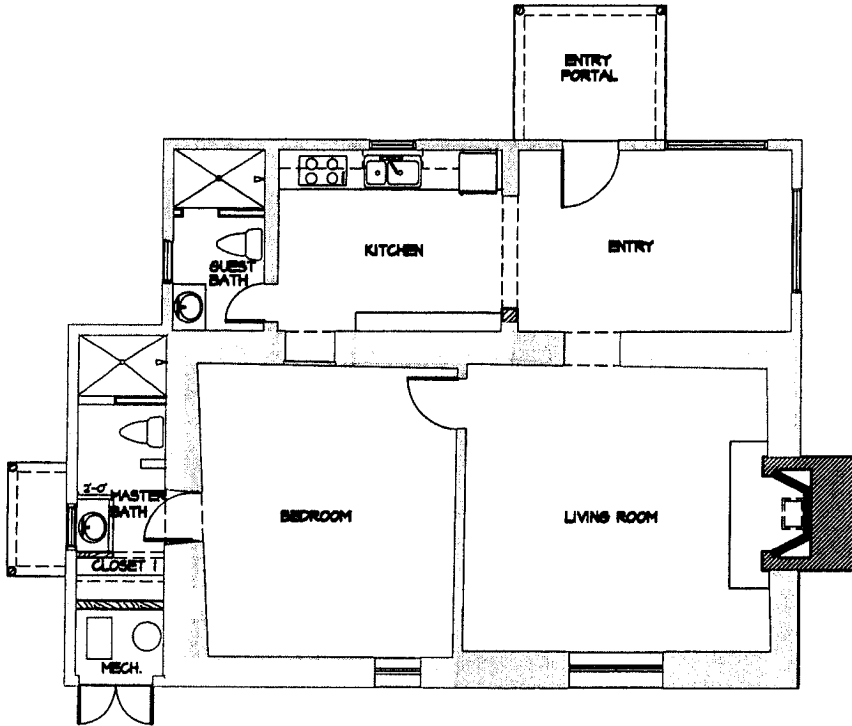

BUILDING DATA:

HEATED:	1,092 SQ. FT.
PORTALS:	74 SQ. FT.
MECH. ROOM:	21 SQ. FT.
<hr/>	
TOTAL SQUARE FOOTAGE:	1,127 SQ. FT.

GUEST HOUSE

NTS