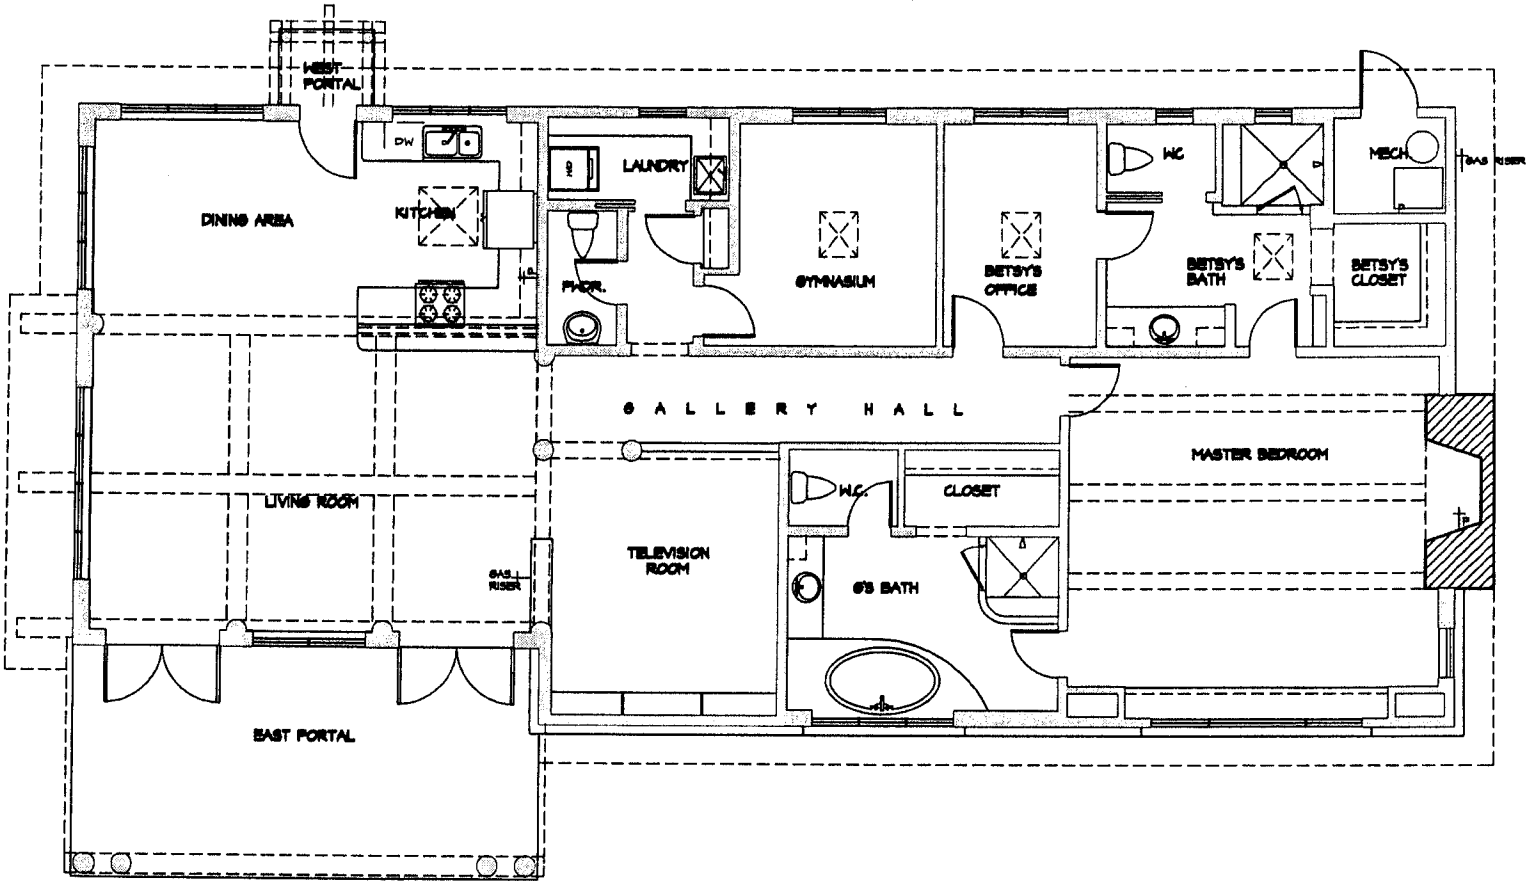

BUILDING DATA:

HEATED:	2,190 SQ. FT.
MECH. ROOM:	95 SQ. FT.
PORTALS:	522 SQ. FT.
TOTAL SQUARE FOOTAGE:	2,547 SQ. FT.

MAIN HOUSE

NTS